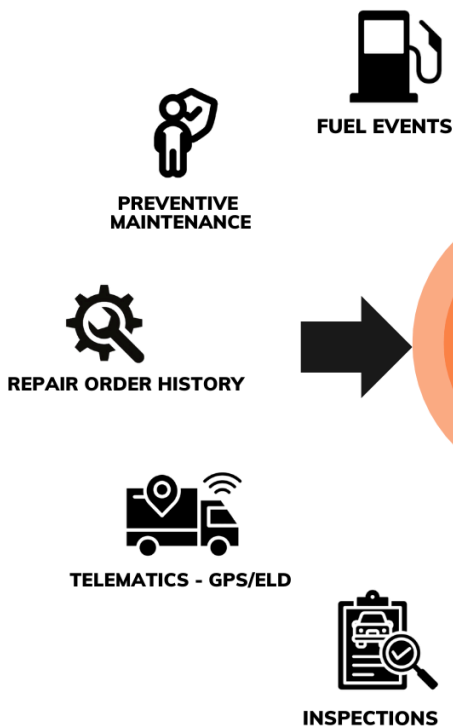

Manage your assets with our all in one fleet management software

Helping clients to cut costs and streamline operations

Save 25-30% on repair & maintenance costs. Link-X provides **real time insights** and actionable data at your fingertips!

Competitors
Avg Cost per mile

$1.26

LINK-X
Avg Cost per mile

$1.16

Special offer, 60 days FREE!

Your Data

Valuable Insights